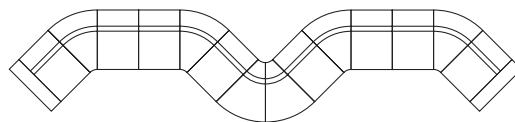

951 S

951 W

952 W

953 S

pio												
951 S	750	800	730	570	510	400	420	31,0	-	•	-	•
952 S	1300	800	730	1020	510	400	420	42,0	-	-	•	•
953 S	1850	800	730	1650	510	400	420	54,0	-	-	•	•
951 W	950	800	730	570	510	400	420	36,0	-	•	-	•
952 W	1490	800	730	1020	510	400	420	47,2	-	-	•	•
953 W	2040	800	730	1650	510	400	420	59,0	-	-	•	•

Seat Upholstered, padded. Options: contrasting upholstery on the cushion. **Back** Upholstered, padded. **Padding** Seat: Moulded polyether. Back: polyether. **Armrests** Upholstered armrest end panel: thin or wide. **Carcass** Wood. **Underframe** Powder-coated steel (silver grey) with plastic glides. **Unit** mm, kg. **Design** Dan Iherborn.