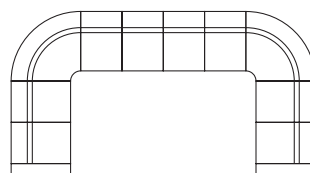

951 S

951 W

952 W

953 S

pio												
951 S	750	800	730	570	510	400	420	31,0	-	•	-	•
952 S	1300	800	730	1020	510	400	420	42,0	-	-	•	•
953 S	1850	800	730	1650	510	400	420	54,0	-	-	•	•
951 W	950	800	730	570	510	400	420	36,0	-	•	-	•
952 W	1490	800	730	1020	510	400	420	47,2	-	-	•	•
953 W	2040	800	730	1650	510	400	420	59,0	-	-	•	•

Seat Upholstered, padded. Options: contrasting upholstery on the cushion. **Back** Upholstered, padded. **Padding** Seat: Moulded polyether. Back: polyether. **Armrests** Upholstered armrest end panel: thin or wide. **Carcass** Wood. **Underframe** Powder-coated steel (silver grey) with plastic glides. **Unit** mm, kg. **Design** Dan Iherborn.