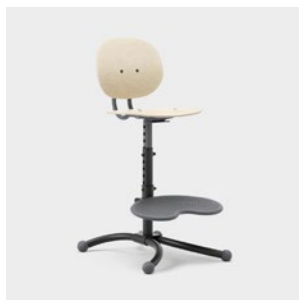

SUCCESSFUL INTERIORS

CASPER

Kinnarps

THE CASPER EDUCATION CHAIR OFFERS GOOD COMFORT FOR PRESCHOOLERS ALL THE WAY UP TO MIDDLE SCHOOL STUDENTS. BOTH THE HEIGHT AND SEAT DEPTH CAN BE ADJUSTED ACCORDING TO EACH INDIVIDUAL'S NEEDS. THE ADJUSTABLE FOOTPLATE ENSURES AN ERGONOMICALLY CORRECT SITTING POSITION FOR ALL STUDENTS. SOFT AND WASHABLE SEAT AND BACK COVERS ARE AVAILABLE AS OPTIONS FOR ENHANCED COMFORT AND COSINESS. CASPER COMES EQUIPPED WITH A NAMEPLATE ON THE BACK. IT IS ALSO SUSPENDABLE TO FACILITATE CLEANING.

120-420
/520-790

6.7

-

CASPER – CHAIR

SEAT/BACK Moulded beech or birch (TGR) or alternatively dark grey polypropylene (PGR).

UNDERFRAME Powder lacquered steel (black) with a polypropylene ball foot.

Adjustable footrest with an uneven surface that stimulates zones in the feet.

OPTION Washable seat and back cushions with 15 mm padding, and a glide with felt pad.

UNIT mm, kg. **DESIGN** Kinnarps Studio

READ MORE ABOUT OUR PRODUCTS AND MATERIALS AT [KINNARPS.COM](https://www.kinnarps.com)