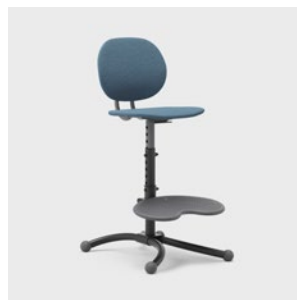

SUCCESSFUL INTERIORS

CASPER

Kinnarps

THE CASPER EDUCATION CHAIR OFFERS GOOD COMFORT FOR PRESCHOOLERS ALL THE WAY UP TO MIDDLE SCHOOL STUDENTS. BOTH THE HEIGHT AND SEAT DEPTH CAN BE ADJUSTED ACCORDING TO EACH INDIVIDUAL'S NEEDS. THE ADJUSTABLE FOOTPLATE ENSURES AN ERGONOMICALLY CORRECT SITTING POSITION FOR ALL STUDENTS. SOFT AND WASHABLE SEAT AND BACK COVERS ARE AVAILABLE AS OPTIONS FOR ENHANCED COMFORT AND COSINESS. CASPER COMES EQUIPPED WITH A NAMEPLATE ON THE BACK. IT IS ALSO SUSPENDABLE TO FACILITATE CLEANING.

120-420
/520-790

6.7

-

CASPER – CHAIR

SEAT/BACK Moulded beech or birch (TGR) or alternatively dark grey polypropylene (PGR).

UNDERFRAME Powder lacquered steel (black) with a polypropylene ball foot.

Adjustable footrest with an uneven surface that stimulates zones in the feet.

OPTION Washable seat and back cushions with 15 mm padding, and a glide with felt pad.

UNIT mm, kg. **DESIGN** Kinnarps Studio

READ MORE ABOUT OUR PRODUCTS AND MATERIALS AT [KINNARPS.COM](https://www.kinnarps.com)