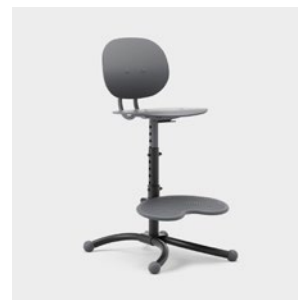

SUCCESSFUL INTERIORS

CASPER

Kinnarps

THE CASPER EDUCATION CHAIR OFFERS GOOD COMFORT FOR PRESCHOOLERS ALL THE WAY UP TO MIDDLE SCHOOL STUDENTS. BOTH THE HEIGHT AND SEAT DEPTH CAN BE ADJUSTED ACCORDING TO EACH INDIVIDUAL'S NEEDS. THE ADJUSTABLE FOOTPLATE ENSURES AN ERGONOMICALLY CORRECT SITTING POSITION FOR ALL STUDENTS. SOFT AND WASHABLE SEAT AND BACK COVERS ARE AVAILABLE AS OPTIONS FOR ENHANCED COMFORT AND COSINESS. CASPER COMES EQUIPPED WITH A NAMEPLATE ON THE BACK. IT IS ALSO SUSPENDABLE TO FACILITATE CLEANING.

120-420
/520-790

6.7

-

CASPER – CHAIR

SEAT/BACK Moulded beech or birch (TGR) or alternatively dark grey polypropylene (PGR).

UNDERFRAME Powder lacquered steel (black) with a polypropylene ball foot.

Adjustable footrest with an uneven surface that stimulates zones in the feet.

OPTION Washable seat and back cushions with 15 mm padding, and a glide with felt pad.

UNIT mm, kg. **DESIGN** Kinnarps Studio

READ MORE ABOUT OUR PRODUCTS AND MATERIALS AT [KINNARPS.COM](https://www.kinnarps.com)