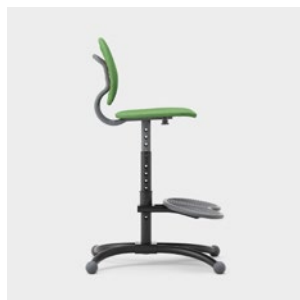

SUCCESSFUL INTERIORS

CASPER

Kinnarps

THE CASPER EDUCATION CHAIR OFFERS GOOD COMFORT FOR PRESCHOOLERS ALL THE WAY UP TO MIDDLE SCHOOL STUDENTS. BOTH THE HEIGHT AND SEAT DEPTH CAN BE ADJUSTED ACCORDING TO EACH INDIVIDUAL'S NEEDS. THE ADJUSTABLE FOOTPLATE ENSURES AN ERGONOMICALLY CORRECT SITTING POSITION FOR ALL STUDENTS. SOFT AND WASHABLE SEAT AND BACK COVERS ARE AVAILABLE AS OPTIONS FOR ENHANCED COMFORT AND COSINESS. CASPER COMES EQUIPPED WITH A NAMEPLATE ON THE BACK. IT IS ALSO SUSPENDABLE TO FACILITATE CLEANING.

120-420
/520-790

6.7

-

CASPER – CHAIR

SEAT/BACK Moulded beech or birch (TGR) or alternatively dark grey polypropylene (PGR).

UNDERFRAME Powder lacquered steel (black) with a polypropylene ball foot.

Adjustable footrest with an uneven surface that stimulates zones in the feet.

OPTION Washable seat and back cushions with 15 mm padding, and a glide with felt pad.

UNIT mm, kg. **DESIGN** Kinnarps Studio

READ MORE ABOUT OUR PRODUCTS AND MATERIALS AT [KINNARPS.COM](https://www.kinnarps.com)