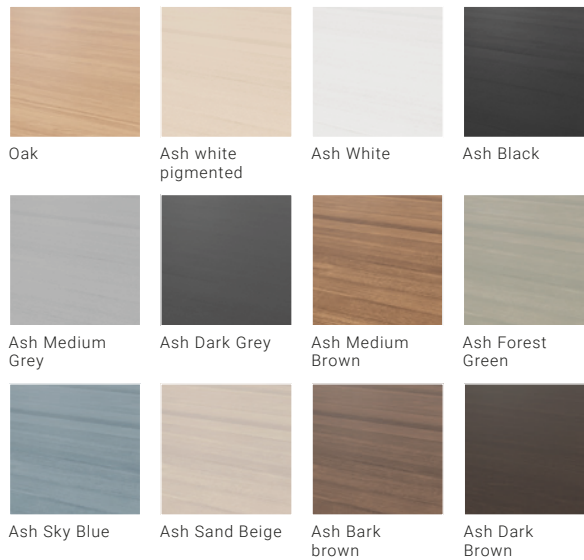

Brace

Colours and materials

Brace is a wooden table series that combines aesthetics, functionality and sustainability – designed to create a warm and welcoming office atmosphere. With its softly shaped wooden a-legs in wood, carefully selected materials and thoughtfully designed accessories, Brace becomes more than just a place to meet, it is also a natural hub where people gather, exchange ideas and build relationships.

Table tops

Veneer

Wood veneer is a living natural material that adds warmth and character to the interior. Veneer feels warm and soft to the touch and is also less sound-generating than artificial materials.

Laminate

Laminate is a durable and easy-care option for environments with high demands on wear resistance and easy cleaning.