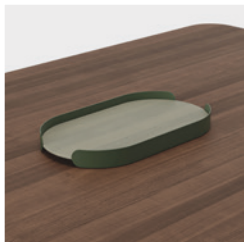

Brace with decorative tray

VENEER

METAL