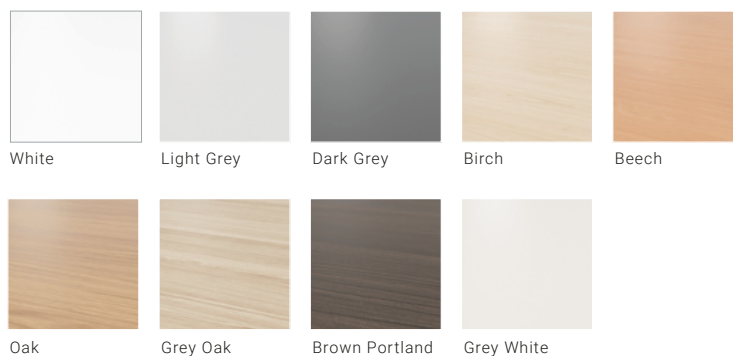

Brace with veneered table top

Laminate

Laminate is a durable and easy-care option for environments with high demands on wear resistance and easy cleaning.

Brace with laminate table top

Legs

Solid wood

Solid wood is a living natural material that adds warmth and character to the interior.

Brace wooden legs

Accessories

Vibe desk screens

As an option, movable Vibe desk screens are available and can be positioned to provide screening and create different zones. Choose screen fabric from KCS for creative environments. The feet are available in a range of accent colours.

Kinnarps
Colour Studio

Brace with Vibe desk screen

METAL

Vit

Svart

Cream beige

Sandsten beige

Midnattsblå

Ash Medium Grey

Ash Dark Grey

Ash Medium Brown

Ash Forest Green

Ash Sky Blue

Ash Sand beige

Ash Bark brown

Ash Dark Brown