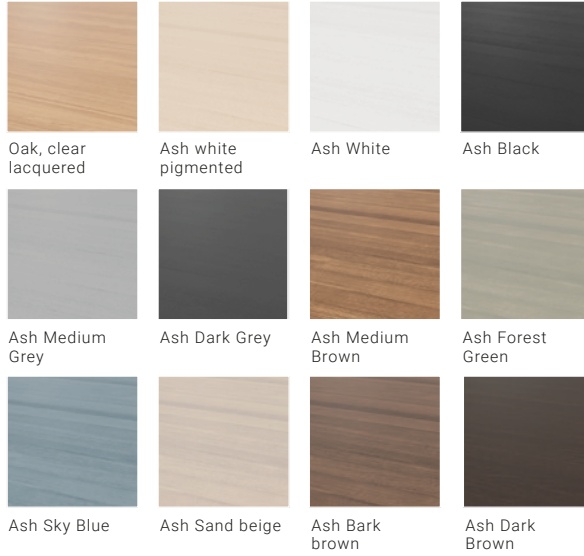

Brace with veneered table top

Laminate

Laminate is a durable and easy-care option for environments with high demands on wear resistance and easy cleaning.

Brace with laminate table top

Legs

Solid wood

Solid wood is a living natural material that adds warmth and character to the interior.

Brace wooden legs

Accessories

Vibe desk screens

As an option, movable Vibe desk screens are available and can be positioned to provide screening and create different zones. Choose screen fabric from KCS for creative environments. The feet are available in a range of accent colours.

Kinnarps
Colour Studio

Brace with Vibe desk screen

METAL

Vit

Svart

Cream beige

Sandsten beige

Midnattsblå

Ash Medium Grey

Ash Dark Grey

Ash Medium Brown

Ash Forest Green

Ash Sky Blue

Ash Sand beige

Ash Bark brown

Ash Dark Brown